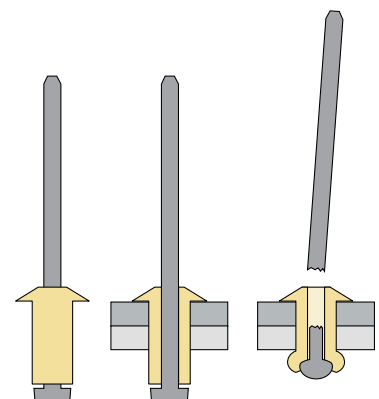

Build **Anything**

| PRODUCT **GUIDE**

RiVX®

Dome and countersunk rivets

RIVET DOME HEAD OPEN R9P73OAS ALUM 5052 STEEL ZP	RIVET DOME HEAD OPEN R9P73O6S ALUM 5056 STEEL ZP	RIVET DOME HEAD OPEN R9P73OAA ALUM 5052	RIVET DOME HEAD OPEN R9P73OMS MONEL STEEL ZP	RIVET DOME HEAD OPEN R9P73OSS STEEL ZP	RIVET DOME HEAD OPEN R0473OLL 304 STAINLESS STEEL	RIVET DOME HEAD OPEN R0473OLS 304 STAINLESS STEEL STEEL ZP
RIVET DOME HEAD OPEN R1673OLL 316 STAINLESS STEEL	RIVET DOME HEAD LARGE FLANGE R9P73LAS ALUM 5052 STEEL ZP	NEW RIVET DOME HEAD LARGE FLANGE R0473LLL 304 STAINLESS STEEL	RIVET DOME HEAD SEALED R9P73TAP ALUMINIUM STEEL PHOS	RIVET DOME HEAD SEALED R9P73TCP COPPER STEEL PHOS	RIVET DOME HEAD SEALED R9673T6S ALUM 5056 STEEL ZP	RIVET DOME HEAD SEALED R0473TLL 304 STAINLESS STEEL
RIVET DOME HEAD PEEL R9673P6S ALUM 5056 STEEL ZP	RIVET DOME HEAD MULTI-GRIP R9P73MAS ALUM 5052 STEEL ZP	RIVET CSK OPEN R9P72OAS ALUM 5052 STEEL ZP	RIVET CSK OPEN R9P72OMS MONEL STEEL ZP	NEW RIVET CSK OPEN R9P72OSS STEEL ZP	RIVET CSK OPEN R0472OLL 304 STAINLESS STEEL	NEW RIVET CSK SEALED R9P72TAP ALUMINIUM STEEL PHOS

NEW

Rivet Nuts

<p>NEW RIVET NUT FLAT RND KNURL OPEN</p> <p>316</p>  <p>NR16PFKOM</p> <p>316 STAINLESS STEEL</p>	<p>NEW RIVET NUT FLAT RND KNURL OPEN</p>  <p>NRALPFKOM</p> <p>ALUMINIUM</p>	<p>NEW RIVET NUT FLAT RND KNURL OPEN</p>  <p>NRMSZFKOM</p> <p>Z/P</p>
--	---	---

Rivet Head Types

DOME HEAD OPEN

COUNTERSUNK SEALED

DOME HEAD TRIFORM

COUNTERSUNK OPEN

DOME HEAD PEEL

DOME HEAD SEALED

DOME HEAD MULTI-GRIP