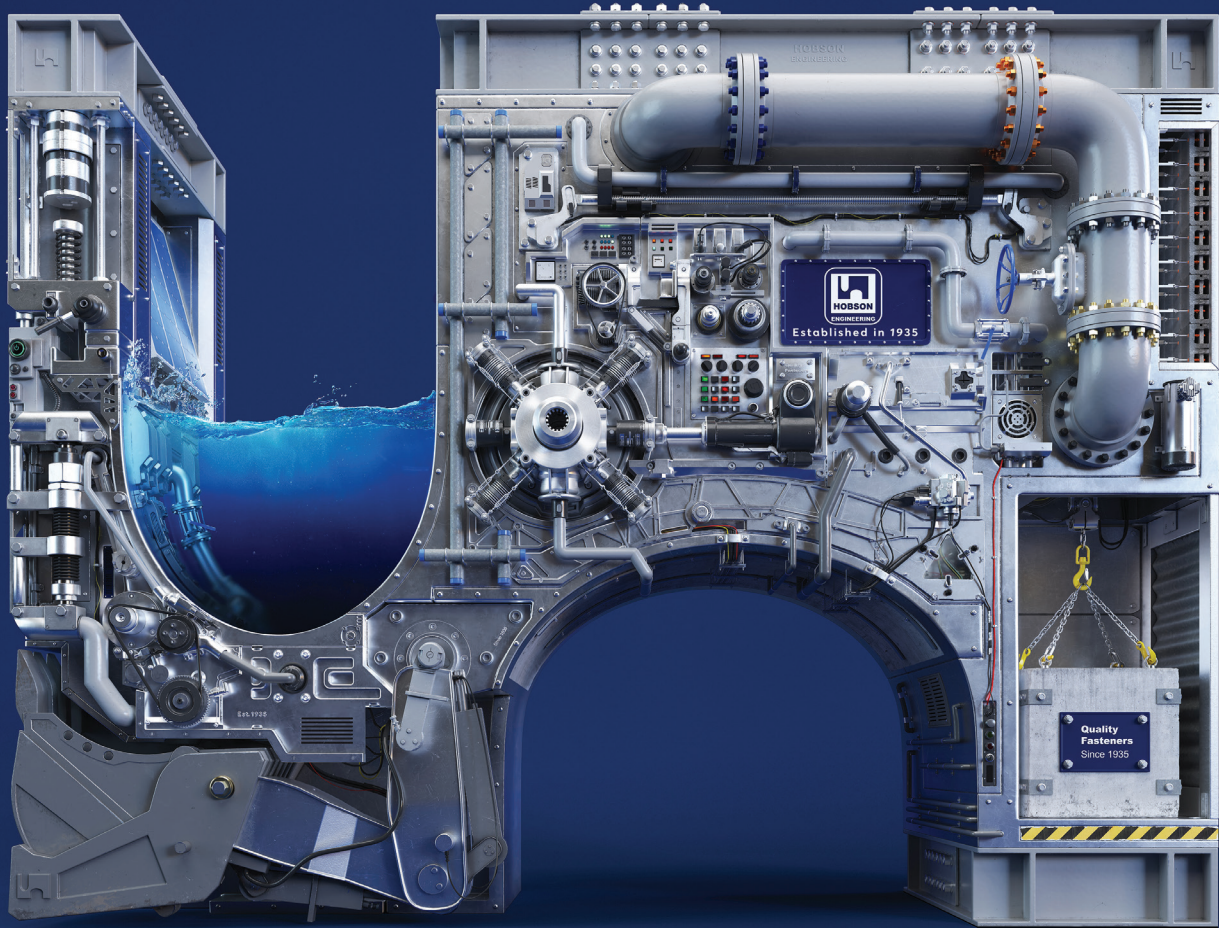

Build **Anything**

| PRODUCT **GUIDE**

RiVX®

Dome and countersunk rivets

RIVET DOME HEAD OPEN R9P73OAS ALUM 5052 STEEL ZP	RIVET DOME HEAD OPEN R9P73O6S ALUM 5056 STEEL ZP	RIVET DOME HEAD OPEN R9P73OAA ALUM 5052	RIVET DOME HEAD OPEN R9P73OMS MONEL STEEL ZP	RIVET DOME HEAD OPEN R9P73OSS STEEL ZP	RIVET DOME HEAD OPEN R0473OLL 304 STAINLESS STEEL	RIVET DOME HEAD OPEN R0473OLS 304 STAINLESS STEEL STEEL ZP
RIVET DOME HEAD OPEN R1673OLL 316 STAINLESS STEEL	RIVET DOME HEAD LARGE FLANGE R9P73LAS ALUM 5052 STEEL ZP	NEW RIVET DOME HEAD LARGE FLANGE R0473LLL 304 STAINLESS STEEL	RIVET DOME HEAD SEALED R9P73TAP ALUMINIUM STEEL PHOS	RIVET DOME HEAD SEALED R9P73TCP COPPER STEEL PHOS	RIVET DOME HEAD SEALED R9673T6S ALUM 5056 STEEL ZP	RIVET DOME HEAD SEALED R0473TLL 304 STAINLESS STEEL
RIVET DOME HEAD PEEL R9673P6S ALUM 5056 STEEL ZP	RIVET DOME HEAD MULTI-GRIP R9P73MAS ALUM 5052 STEEL ZP	RIVET CSK OPEN R9P72OAS ALUM 5052 STEEL ZP	RIVET CSK OPEN R9P72OMS MONEL STEEL ZP	NEW RIVET CSK OPEN R9P72OSS STEEL ZP	RIVET CSK OPEN R0472OLL 304 STAINLESS STEEL	NEW RIVET CSK SEALED R9P72TAP ALUMINIUM STEEL PHOS

Rivet Head Types

DOME HEAD OPEN

COUNTERSUNK SEALED

DOME HEAD TRIFORM

COUNTERSUNK OPEN

DOME HEAD PEEL

DOME HEAD SEALED

DOME HEAD MULTI-GRIP