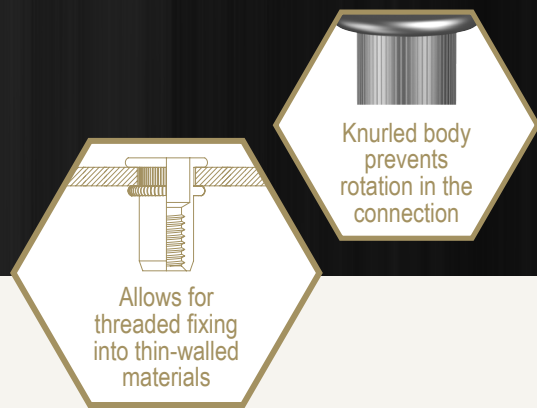

Build **Anything**

| PRODUCT **GUIDE**

RiVX®

Dome and countersunk rivets

RIVET DOME HEAD OPEN R9P73OAS ALUM 5052 STEEL ZP	RIVET DOME HEAD OPEN R9P73O6S ALUM 5056 STEEL ZP	RIVET DOME HEAD OPEN R9P73OAA ALUM 5052	RIVET DOME HEAD OPEN R9P73OMS MONEL STEEL ZP	RIVET DOME HEAD OPEN R9P73OSS STEEL ZP	RIVET DOME HEAD OPEN R0473OLL 304 STAINLESS STEEL	RIVET DOME HEAD OPEN R0473OLS 304 STAINLESS STEEL STEEL ZP
RIVET DOME HEAD OPEN R1673OLL 316 STAINLESS STEEL	RIVET DOME HEAD LARGE FLANGE R9P73LAS ALUM 5052 STEEL ZP	NEW RIVET DOME HEAD LARGE FLANGE R0473LLL 304 STAINLESS STEEL	RIVET DOME HEAD SEALED R9P73TAP ALUMINIUM STEEL PHOS	RIVET DOME HEAD SEALED R9P73TCP COPPER STEEL PHOS	RIVET DOME HEAD SEALED R9673T6S ALUM 5056 STEEL ZP	RIVET DOME HEAD SEALED R0473TLL 304 STAINLESS STEEL
RIVET DOME HEAD PEEL R9673P6S ALUM 5056 STEEL ZP	RIVET DOME HEAD MULTI-GRIP R9P73MAS ALUM 5052 STEEL ZP	RIVET CSK OPEN R9P72OAS ALUM 5052 STEEL ZP	RIVET CSK OPEN R9P72OMS MONEL STEEL ZP	NEW RIVET CSK OPEN R9P72OSS STEEL ZP	RIVET CSK OPEN R0472OLL 304 STAINLESS STEEL	NEW RIVET CSK SEALED R9P72TAP ALUMINIUM STEEL PHOS

NEW

Rivet Nuts

<p>NEW RIVET NUT FLAT RND KNURL OPEN</p> <p>316</p>  <p>NR16PFKOM</p> <p>316 STAINLESS STEEL</p>	<p>NEW RIVET NUT FLAT RND KNURL OPEN</p>  <p>NRALPFKOM</p> <p>ALUMINIUM</p>	<p>NEW RIVET NUT FLAT RND KNURL OPEN</p>  <p>NRMSZFKOM</p> <p>Z/P</p>
--	---	---

Rivet Head Types

DOME HEAD OPEN

COUNTERSUNK SEALED

DOME HEAD TRIFORM

COUNTERSUNK OPEN

DOME HEAD PEEL

DOME HEAD SEALED

DOME HEAD MULTI-GRIP