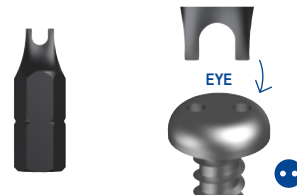

Build **Anything**

| **PRODUCT GUIDE**

Security Screw Solutions

**SECURITY SOCKET BIT
POST TORX**

ISBPT

PLN
SECURITY
HEC

**SECURITY SOCKET BIT
POST HEX**

ISBPH

PLN
SECURITY
HEC

**SECURITY SOCKET BIT
EYE DRIVE**

ISBED

PLN
SECURITY
HEC

**NEW
SDS BUTTON
POST TORX**

I41MSBT

410
STAINLESS STEEL
HEC

**SELF-TAPPING
SKT BUTTON
POST TORX**