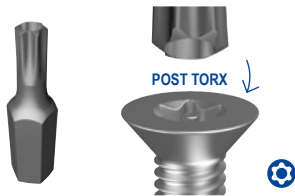

Build **Anything**

| **PRODUCT GUIDE**

Security Screw Solutions

**SECURITY SOCKET BIT
POST TORX**

ISBPT

PLN
SECURITY
HEC

**SECURITY SOCKET BIT
POST HEX**

ISBPH

PLN
SECURITY
HEC

**SECURITY SOCKET BIT
EYE DRIVE**

ISBED

PLN
SECURITY
HEC

**NEW
SDS BUTTON
POST TORX**

I41MSBT

410
STAINLESS STEEL
HEC

**SELF-TAPPING
SKT BUTTON
POST TORX**

304

I04SSBT

304
STAINLESS STEEL
SECURITY /A2

**METRIC
SKT BUTTON
POST TORX**

304

IMS04BTM

304
STAINLESS STEEL
SECURITY /A2

**UNC
SKT BUTTON
POST TORX**