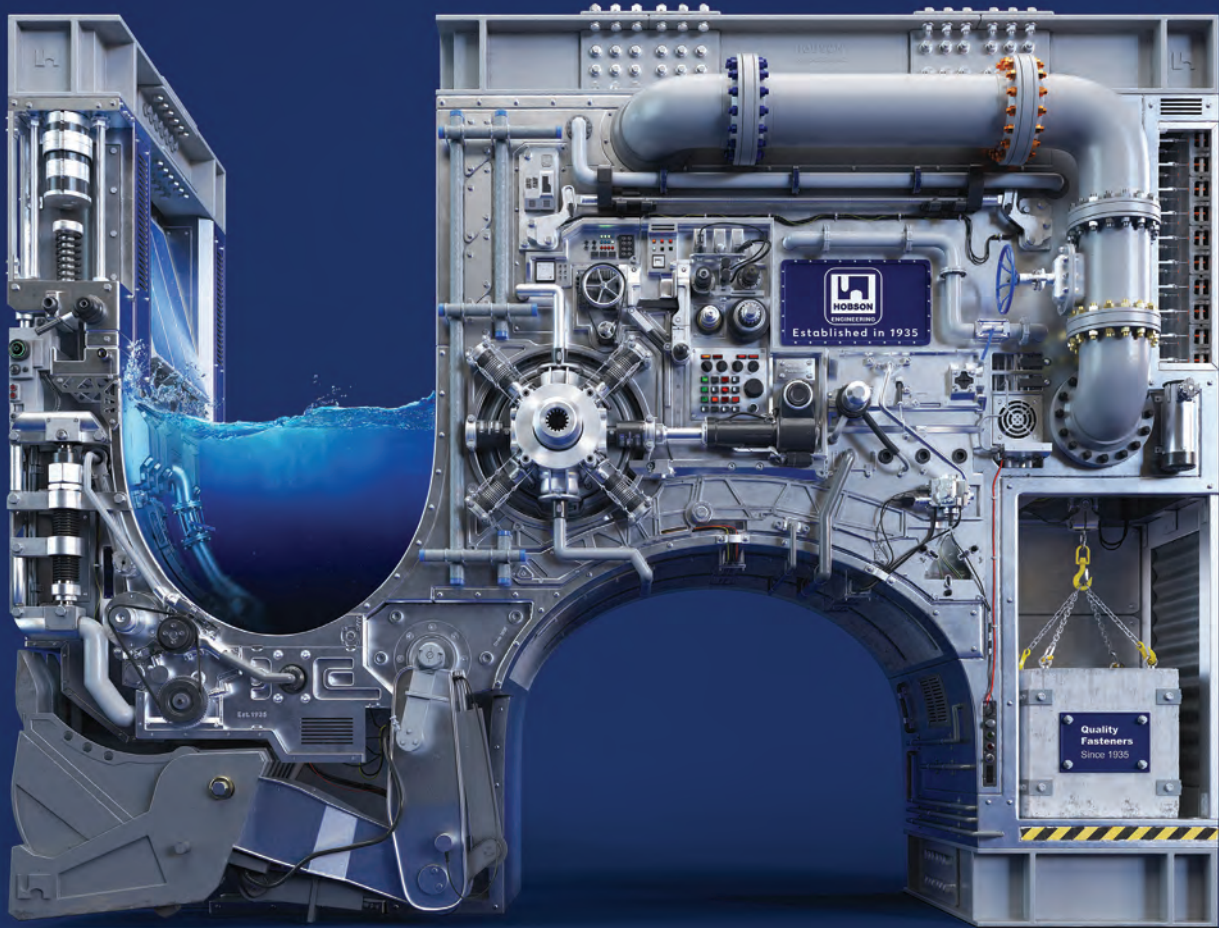

Build **Anything**

| **PRODUCT GUIDE**